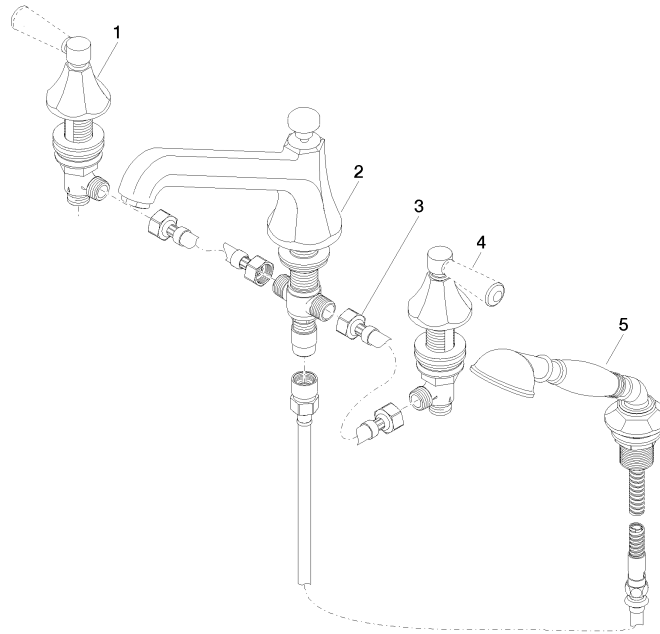

**MADISON Bath shower set for bath rim or tile edge installation - Durabronz
(23kt Gold)**

MADISON

ST 030 100 3370

- spout: circular, air-enriched flow
- max. spout flow rate 23 l/min
- Hand shower: COMPACT RAIN, max. flow rate 6.8 l/min (at 3 bar)
- complete hand shower set with anti-scale system
- 225mm projection
- automatic bath/shower diverter
- height of mixer 185 mm
- height up to aerator 140 mm
- hole diameter valve 32 mm
- hole diameter spout 32 mm
- hole diameter for complete hand shower set 32 mm
- rosette for spout Ø 70mm
- rosette for complete hand shower set Ø 60mm
- rosette for deck valve Ø 60mm
- metal shower hose 1750mm with integrated anti-twist protection

Individual components of this set

You need the following components for this set

1x 27 502 370-09

2x 11 170 370-09

MADISON Bath shower set for bath rim or tile edge installation - Durabrass
(23kt Gold)

MADISON

ST 030 100 3370

MADISON Bath shower set for bath rim or tile edge installation - Durabronss (23kt Gold)

MADISON

ST 030 100 3370

- 225mm projection
- complete hand shower set: normal flow
- spout: circular, air-enriched flow
- complete hand shower set with anti-scale system
- automatic bath/shower diverter
- height of mixer 185 mm
- height up to aerator 140 mm
- hole diameter valve 32 mm
- hole diameter spout 32 mm
- hole diameter for complete hand shower set 32 mm
- rosette for spout Ø 70mm
- rosette for complete hand shower set Ø 60mm
- rosette for deck valve Ø 60mm
- metal shower hose 1750mm with integrated anti-twist protection
- max. spout flow rate 23 l/min
- max. flow for complete hand shower set 6.8 l/min

Recommended miscellaneous

Perfecto installation kit - 12 614 970 90

ST 030 100 3370

Spare parts list

No.	Item Number	Name	Quantity used	Delivery time
1	20 000 370-09	side panel	1	60
2	13 502 380-09	spout	1	60
3	12 502 970 90	High pressure hose 1/2" x 1/2" x 400 mm -	2	2
4	20 000 371-09	side panel	1	60
5	27 703 370-09	shower set	1	60